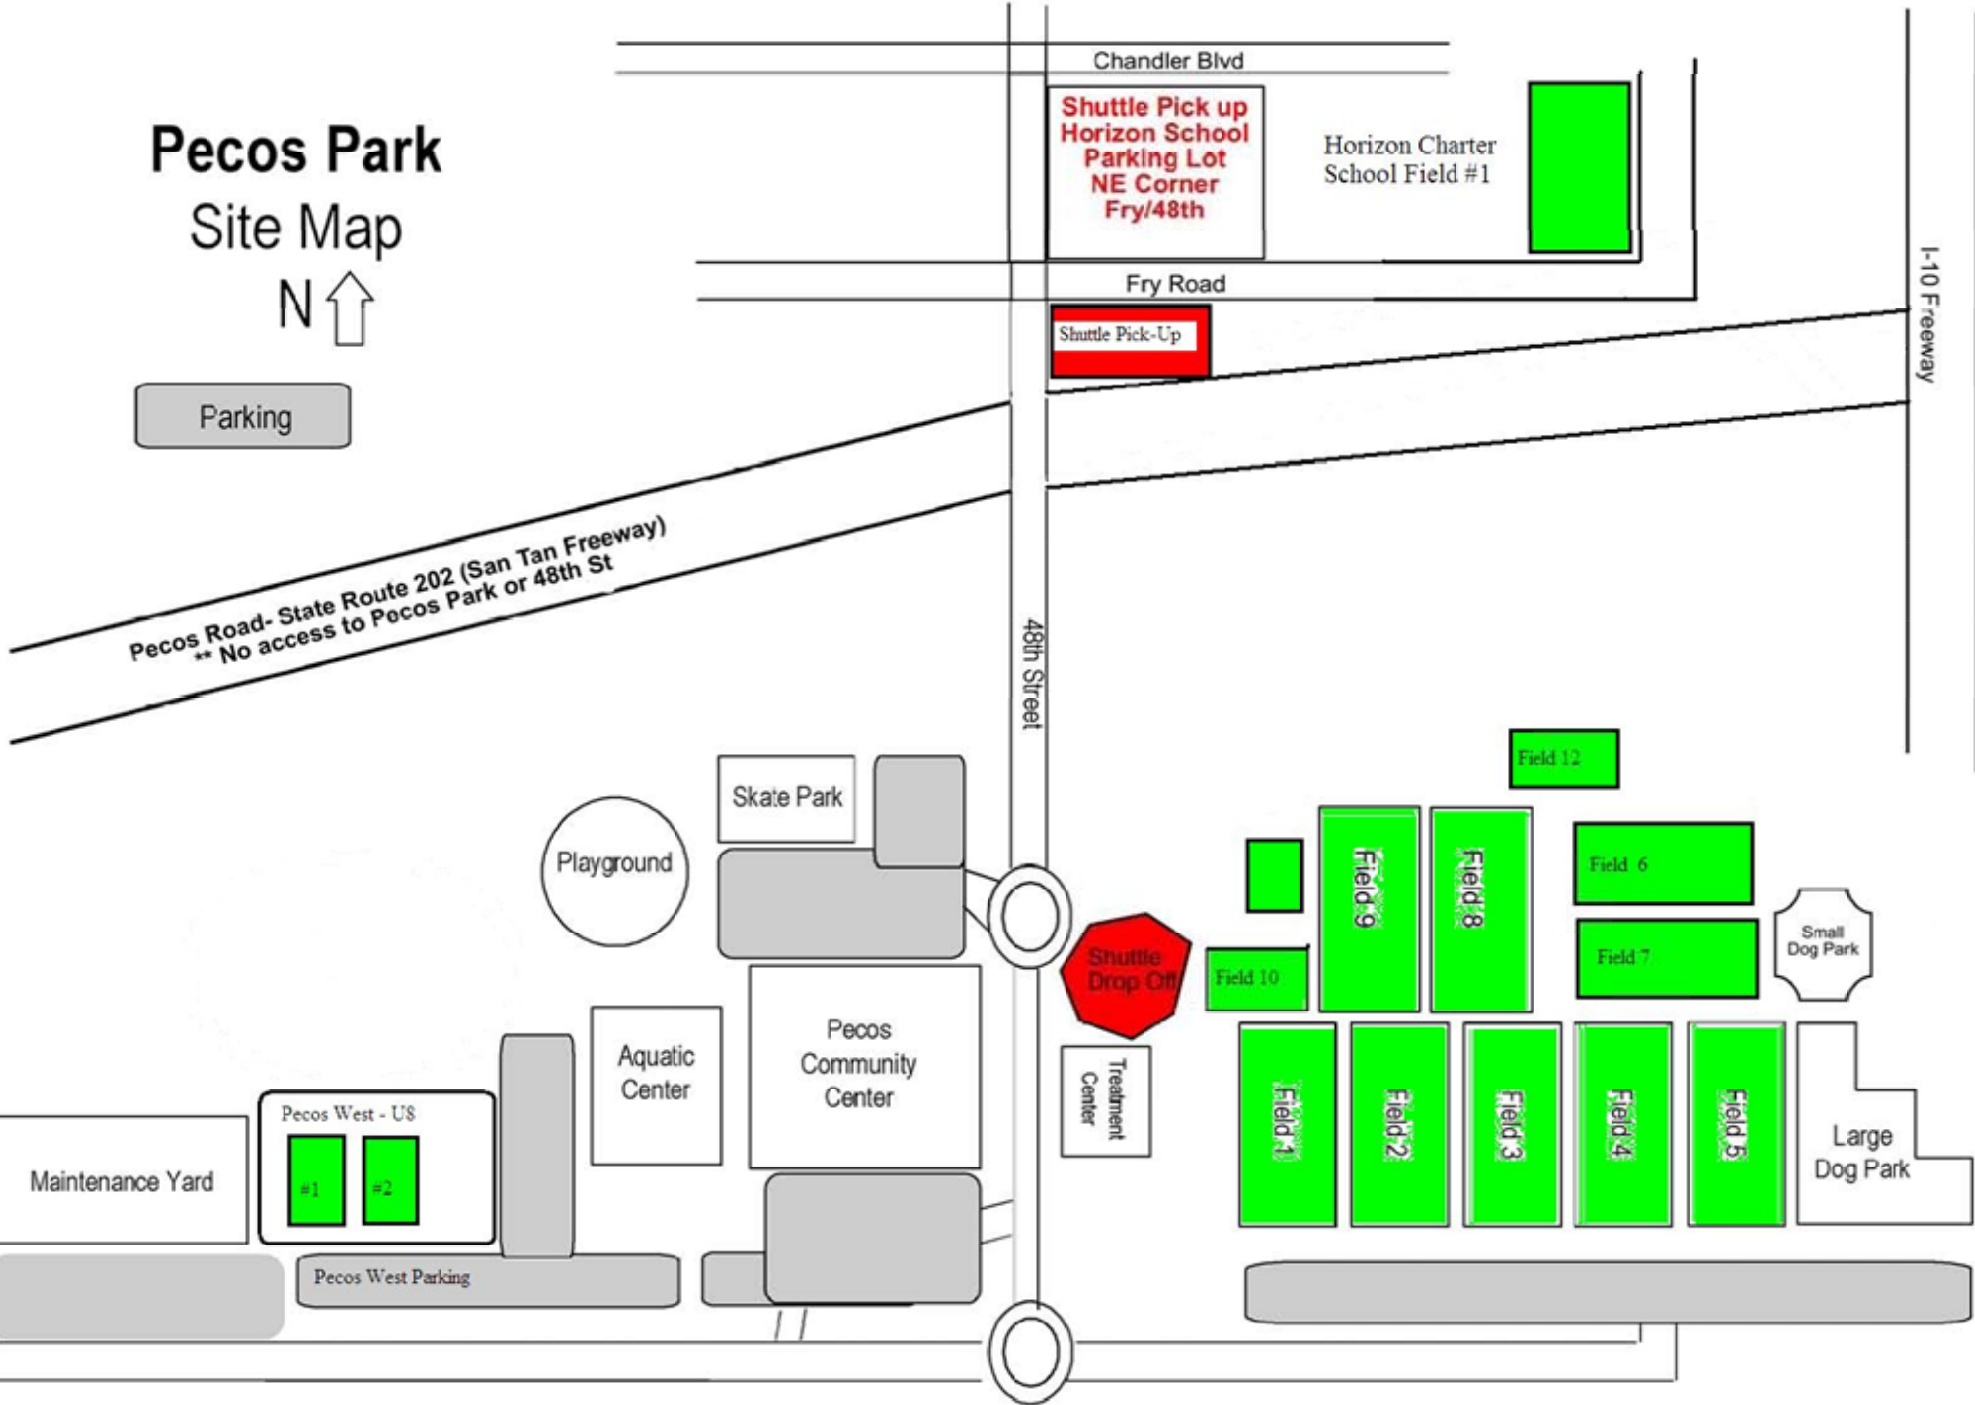

Pecos Park Site Map

Parking

Pecos Road - State Route 202 (San Tan Freeway)
** No access to Pecos Park or 48th St

48th Street

I-10 Freeway

Shuttle Pick up
Horizon School
Parking Lot
NE Corner
Fry/48th

Horizon Charter
School Field #1

Shuttle Pick-Up

Skate Park

Playground

Aquatic
Center

Pecos
Community
Center

Pecos West - US

#1

#2

Maintenance Yard

Pecos West Parking

Shuttle
Drop Off

Treatment
Center

Field 12

Field 9

Field 8

Field 6

Field 7

Small
Dog Park

Field 10

Field 11

Field 2

Field 3

Field 4

Field 5